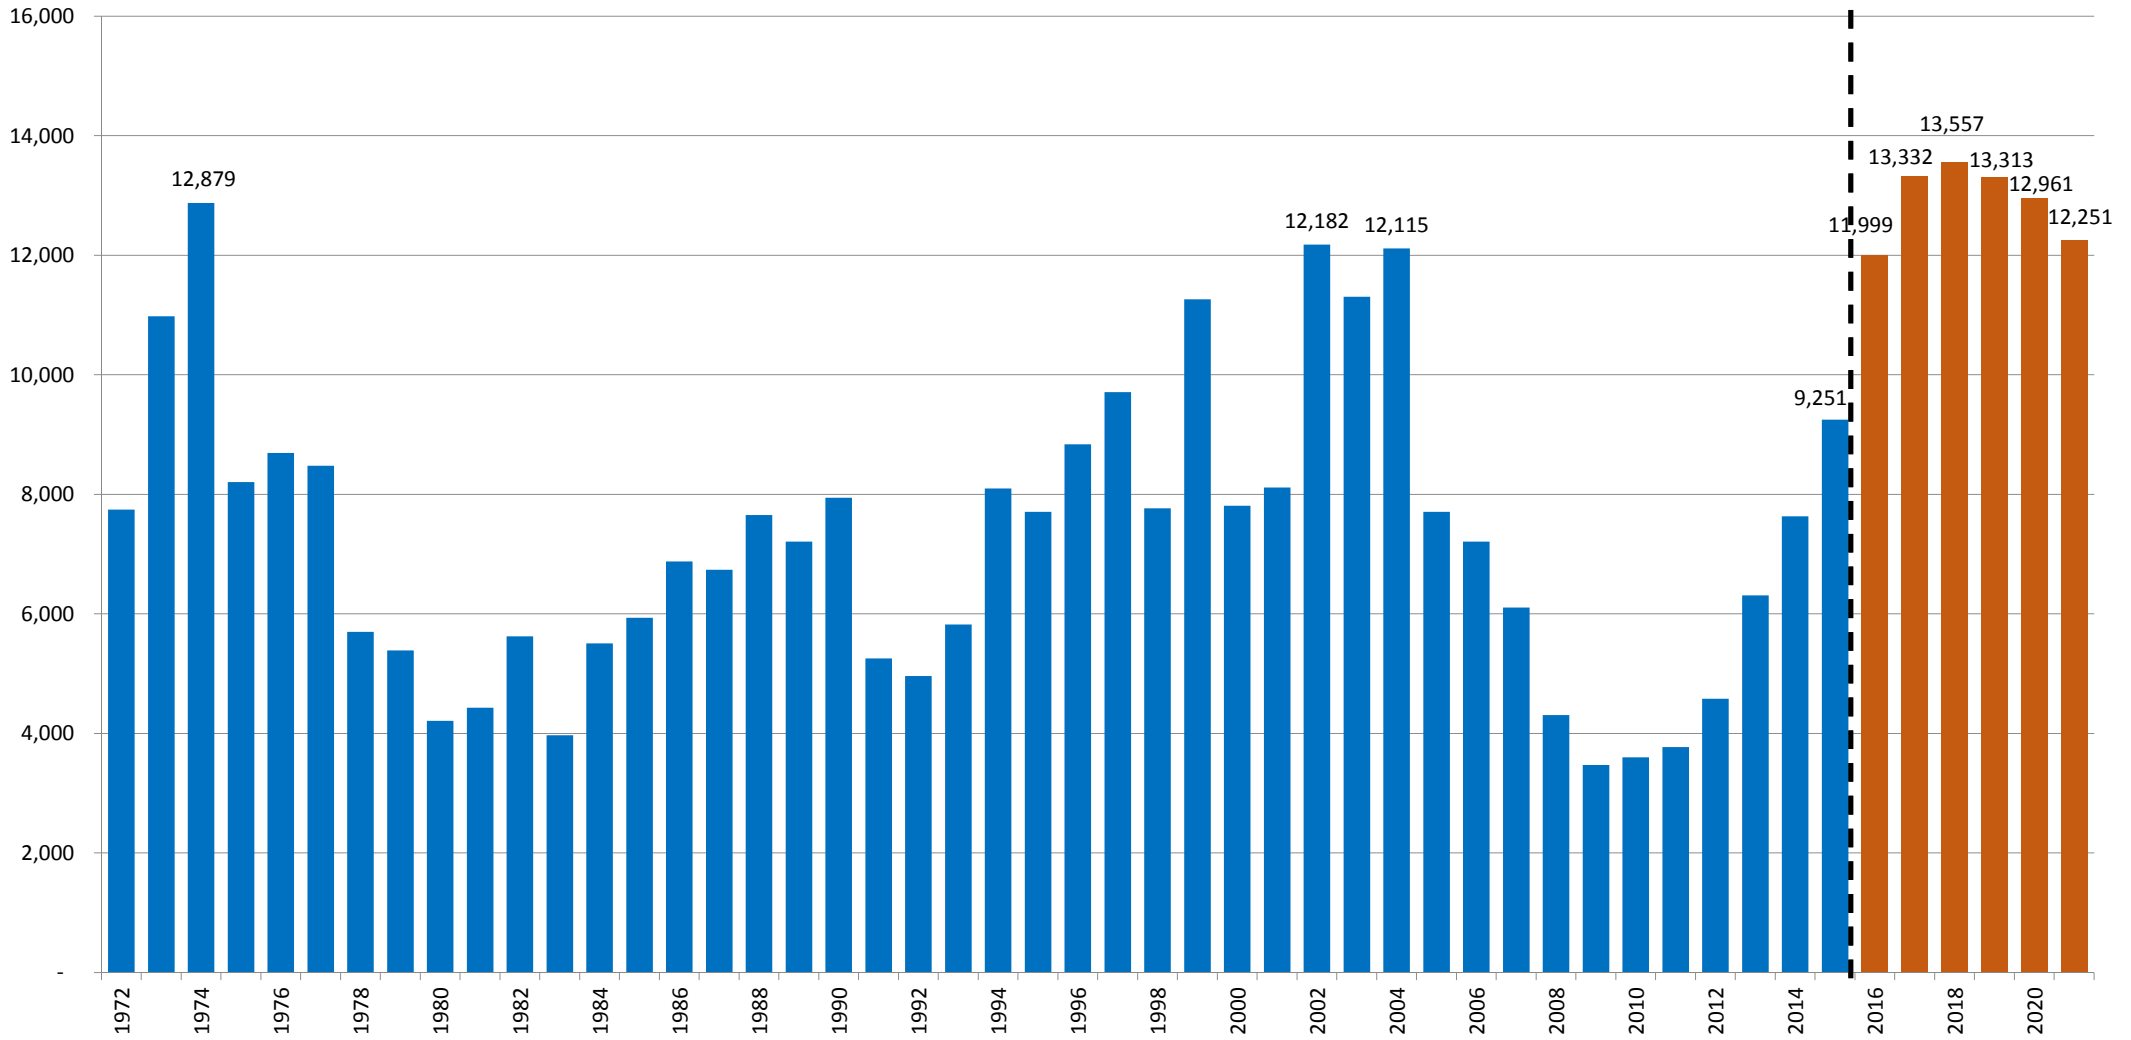

Auckland New Home Construction: Historical and Projected

Source: 1970-1979 data *Building and Construction Statistics 1977-79*. 1980-2015 data Statistics New Zealand. 2016-2021 data National Construction Pipeline Report.