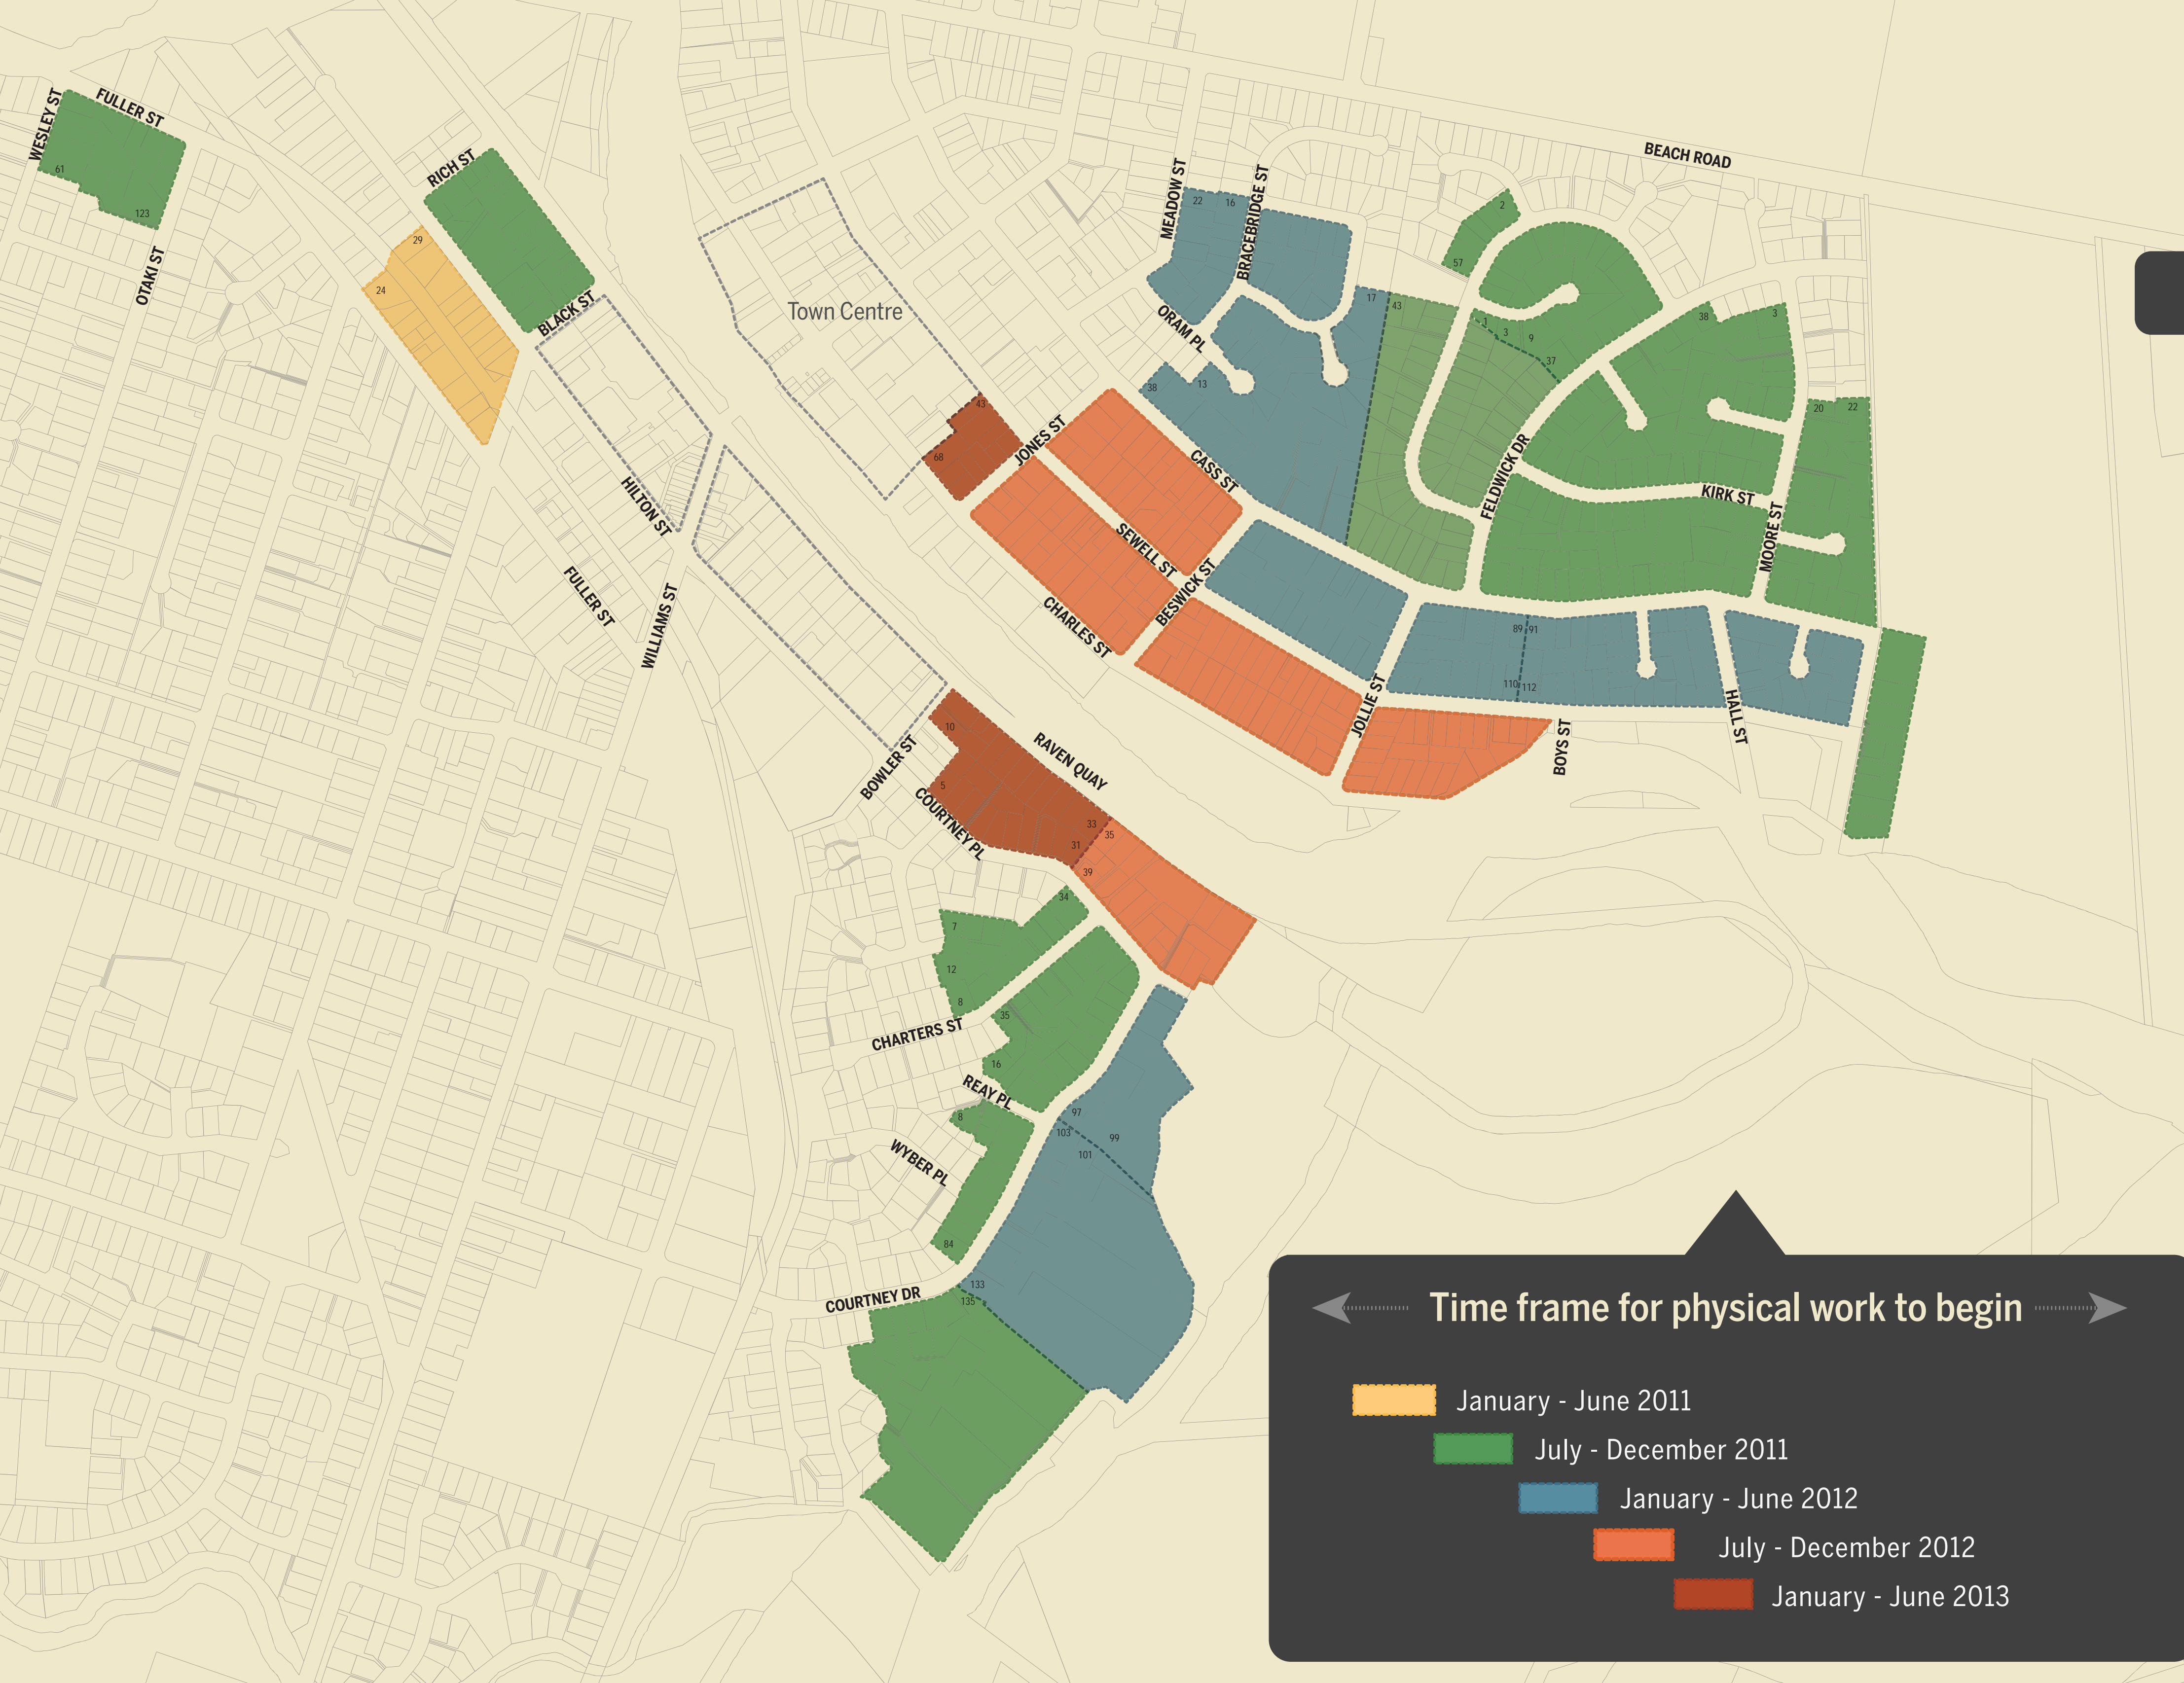

# REBUILDING KAIAPOI

## WORKS START SCHEDULE

Pines Beach

Kairaki Beach

Time frame for physical work to begin

- January - June 2011
- July - December 2011
- January - June 2012
- July - December 2012
- January - June 2013